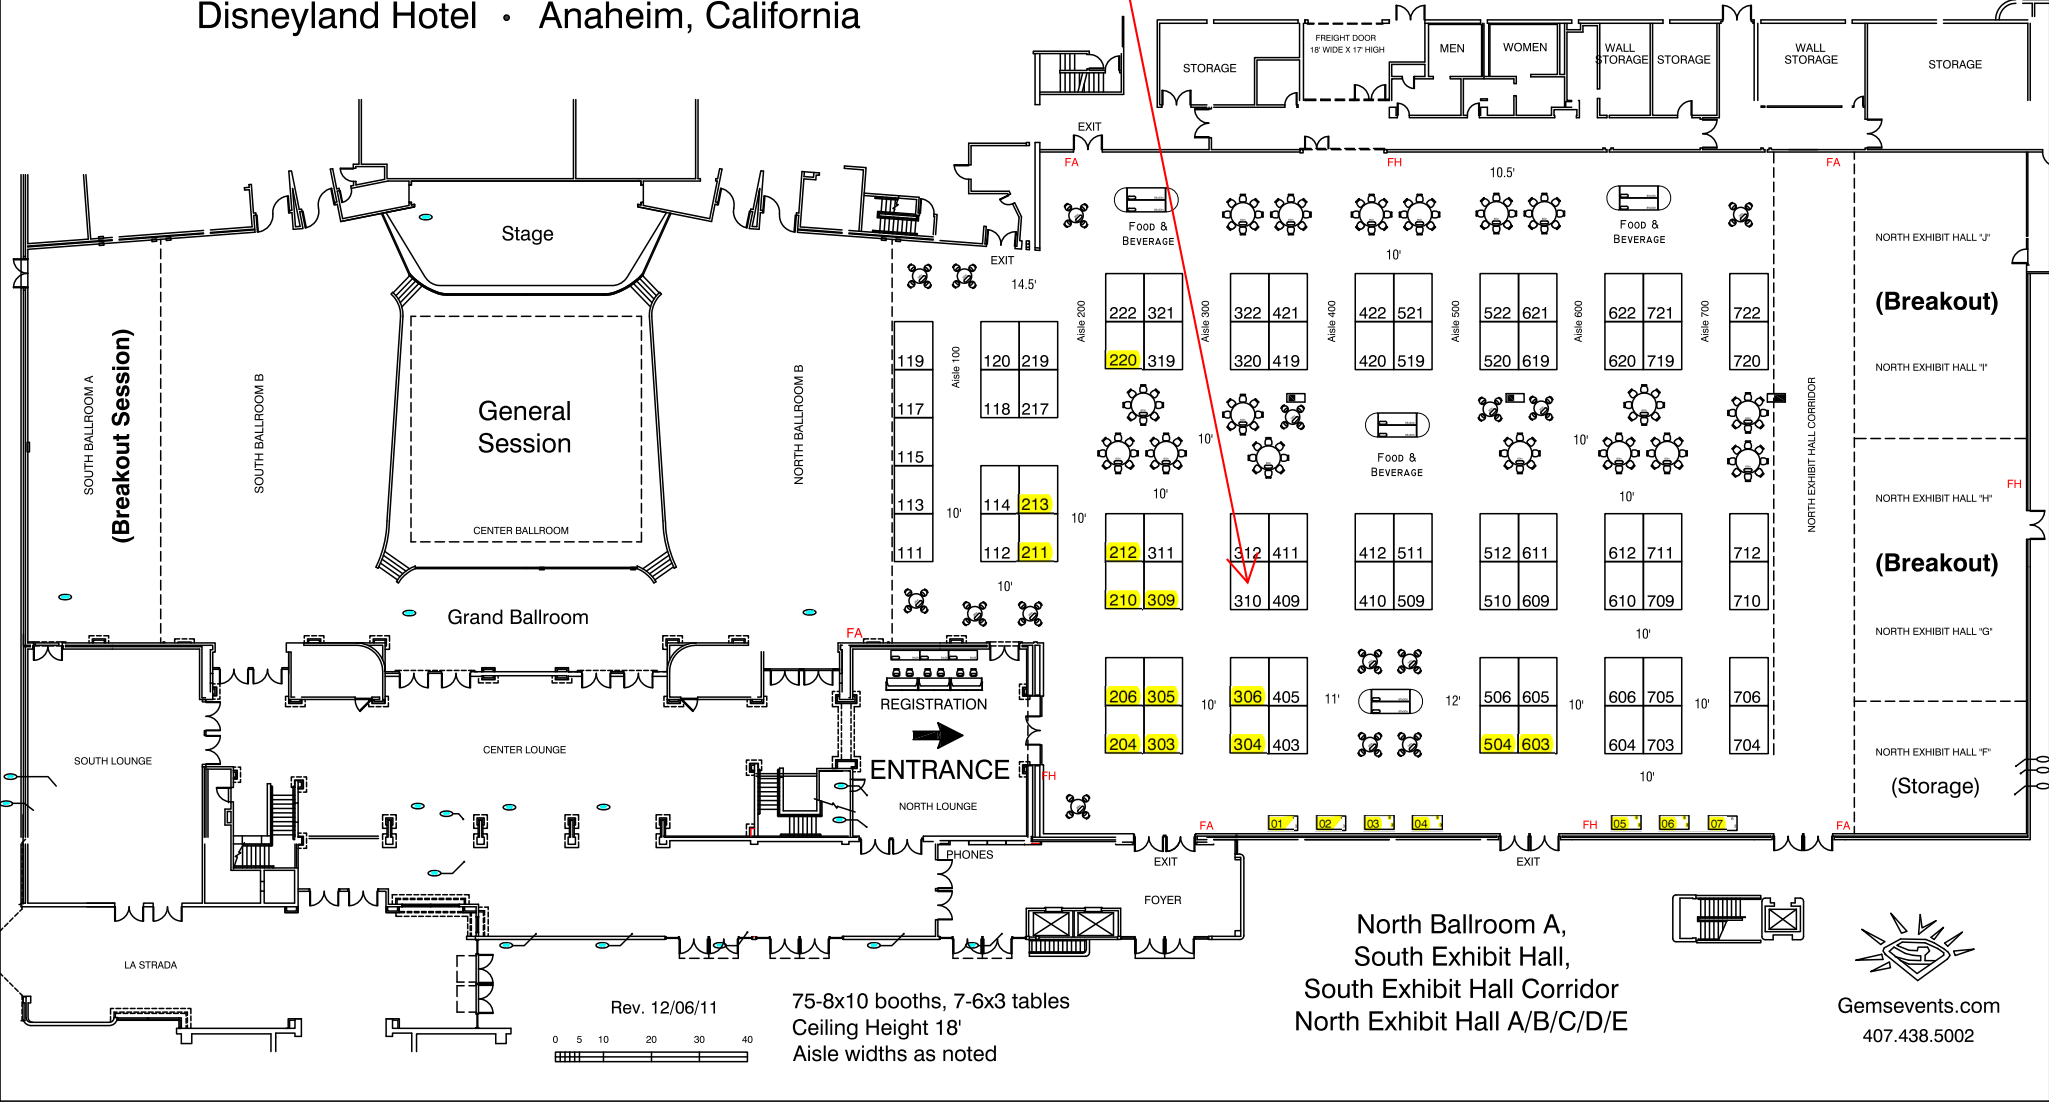

2012 CSMFO Conference
 February 28-March 2, 2012
 Disneyland Hotel • Anaheim, California

Come visit us at Booth 310

Rev. 12/06/11
 0 5 10 20 30 40

75-8x10 booths, 7-6x3 tables
 Ceiling Height 18'
 Aisle widths as noted

North Ballroom A,
 South Exhibit Hall,
 South Exhibit Hall Corridor
 North Exhibit Hall A/B/C/D/E

Gemsevents.com
 407.438.5002